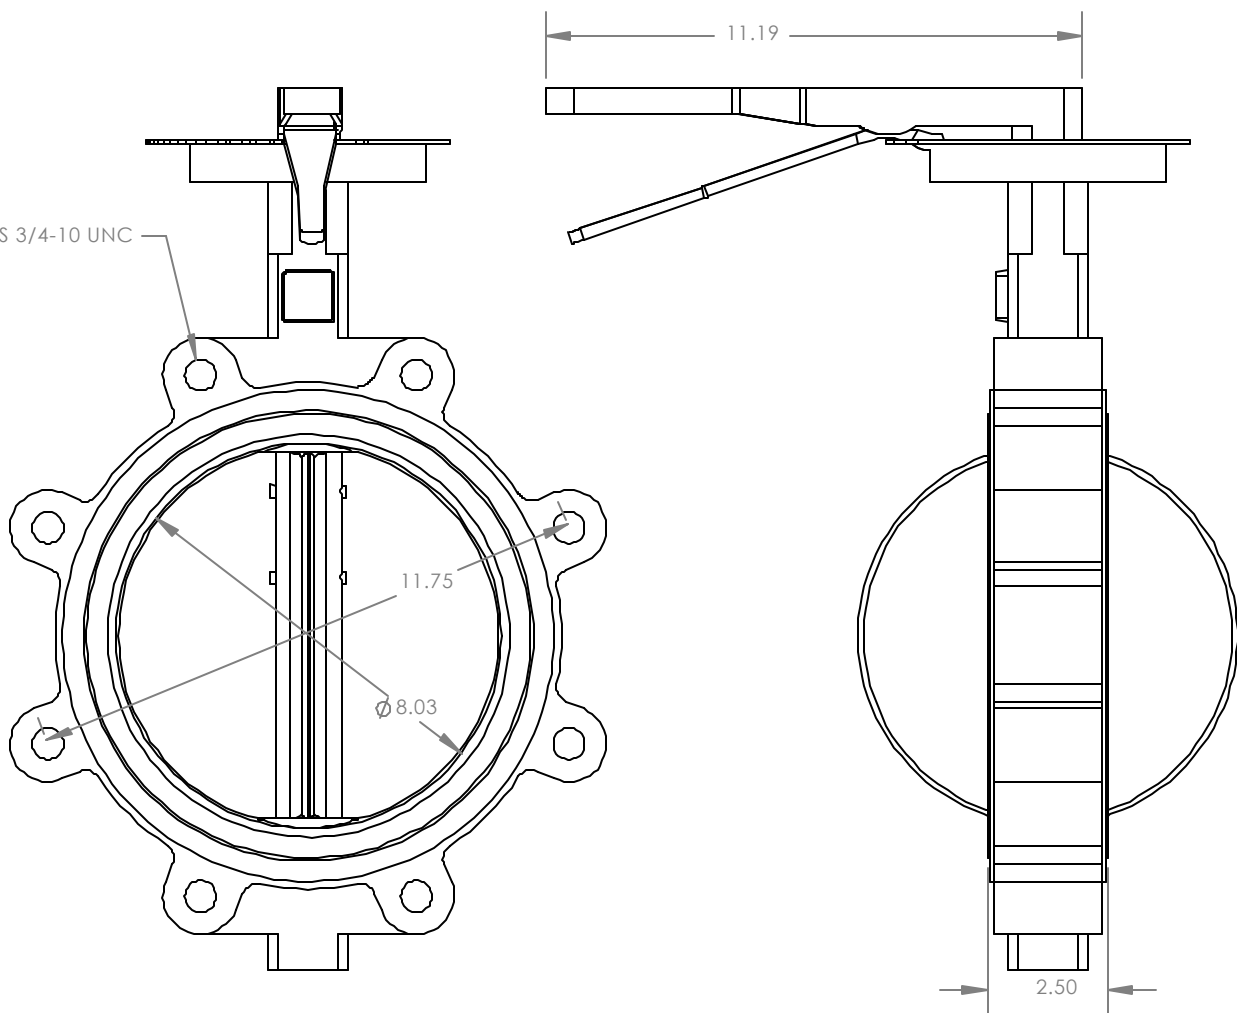

A B C D E F G H

REVISIONS			
REV.	DESCRIPTION	DATE	APPROVED

PROPRIETARY AND CONFIDENTIAL
 THE INFORMATION CONTAINED IN THIS DRAWING IS THE SOLE PROPERTY OF ELITE VALVE CANADA. ANY REPRODUCTION IN PART OR AS A WHOLE WITHOUT THE WRITTEN PERMISSION OF ELITE VALVE CANADA IS PROHIBITED.

DRAWN	NAME	DATE	DESCRIPTION:	DWG. NO.
CHECKED	JBW		E8500 8" BUTTERFLY VALVE	A4211115
			MATERIAL: DI BODY, 316SS DISC	WEIGHT: #
			CUSTOMER:	SUPPLIER:
				SHEET 1 OF 1
				SCALE:1:8
				REV: A1

A B C D E F G H